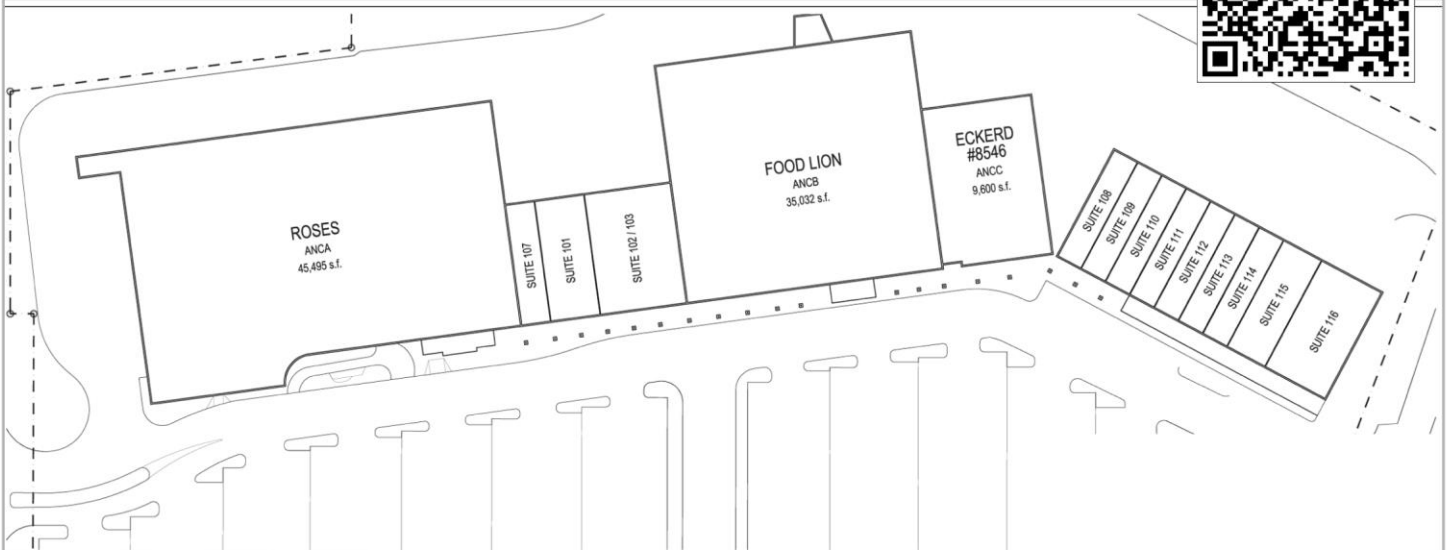

PLAZA ASSOCIATES, INC

MT. OLIVE CENTER MT. OLIVE, NC

FOR LEASE

PROPERTY NAME Mt. Olive Center

GLA 115,425 sq.ft.

TOTAL STORES 15

STORES INCLUDED Rose's, Food Lion, Rite Aid

LOCATION US 55 Hwy 117,
Mt. Olive, NC
(Hwy 117 and NC 55)